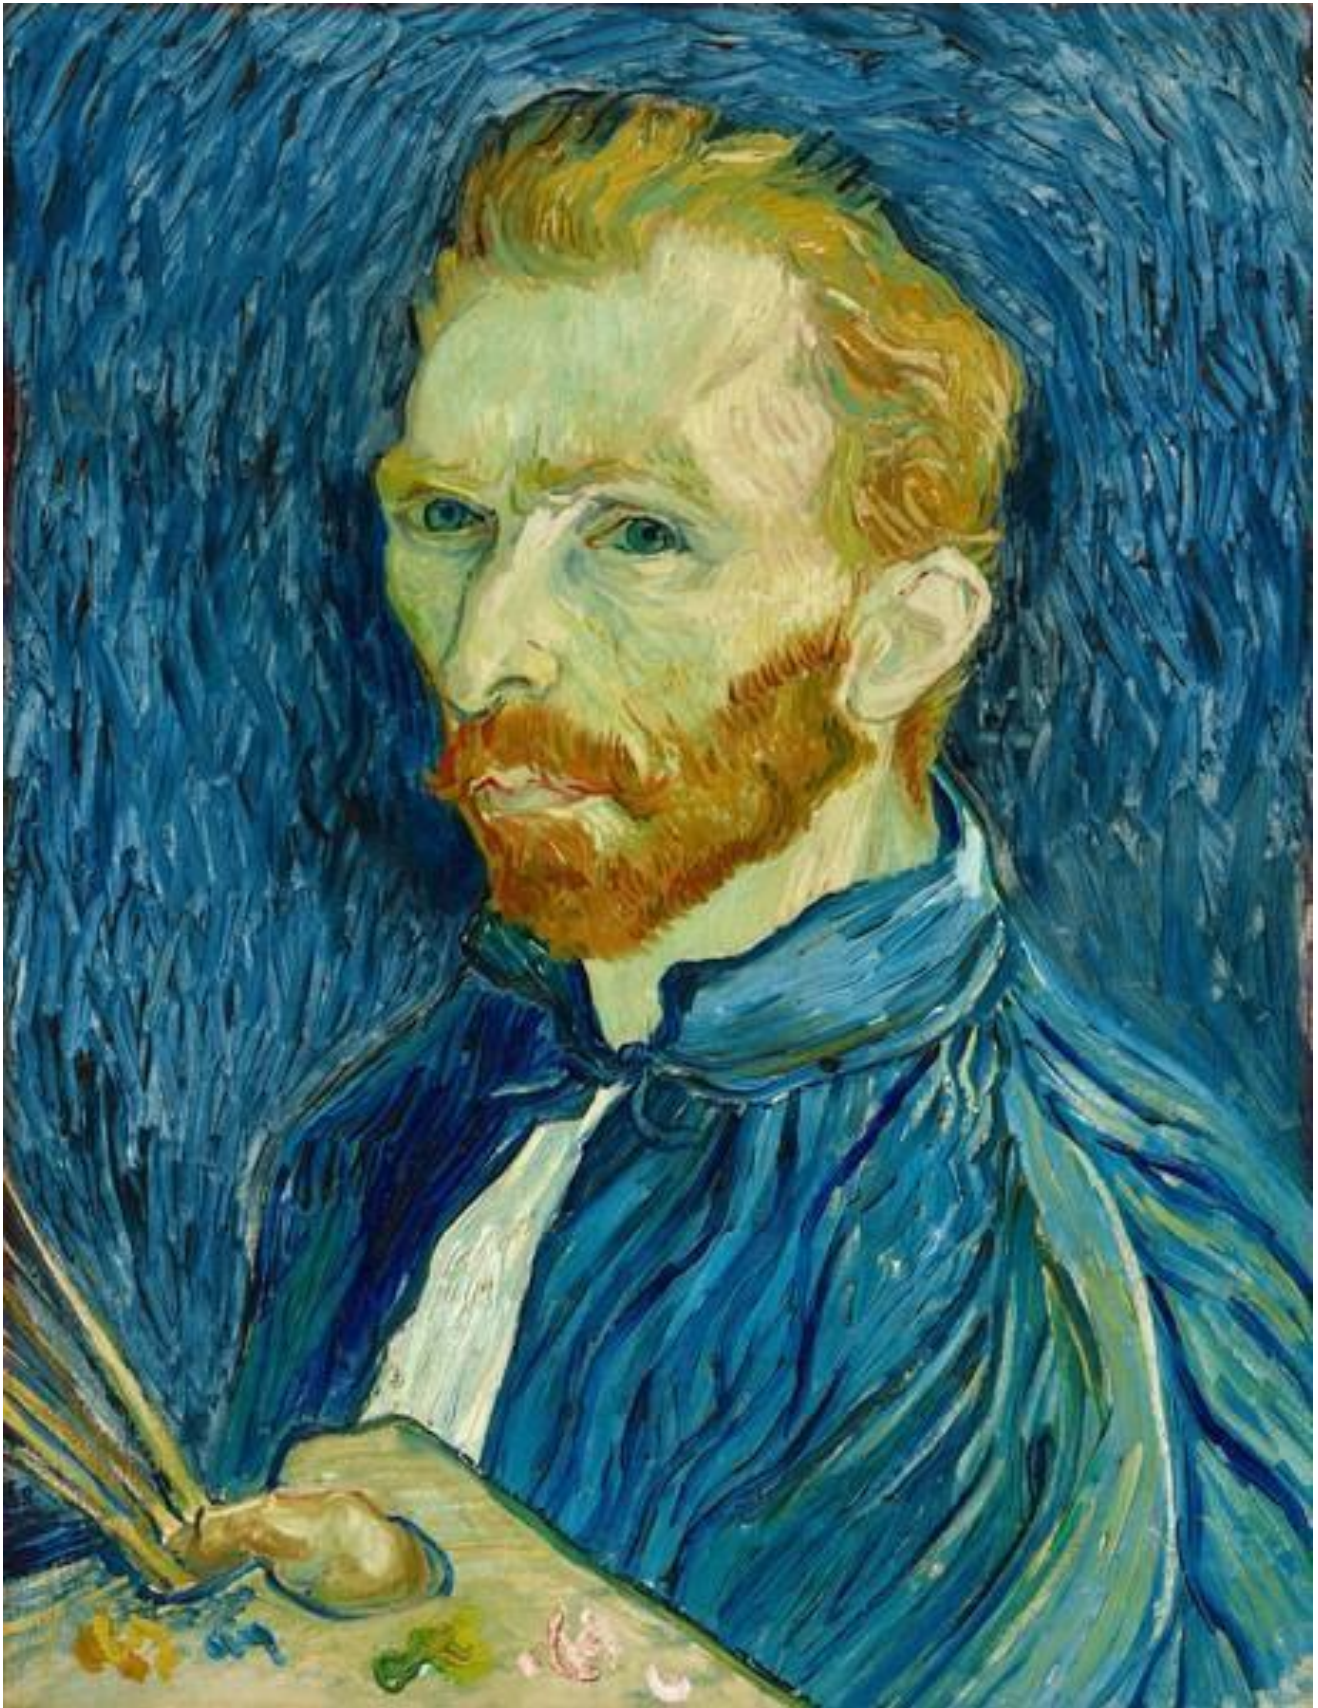

UNIT 4: THE WORLD OF COLOR / WEEK 4

Let's Find Out About It: Creating Paint for Self-Portraits

Standard Connection:

ELA.W.PK4.1

ELA.SL.PK4.5

M.MD.PK4.3

VA.CR1a.1.PK

VA.RE8a.1.PK

Frida Kahlo

Yayoi Kusama

Chief Po Ka Gon

Samuel Joseph Brown, Jr.

Vincent van Gogh