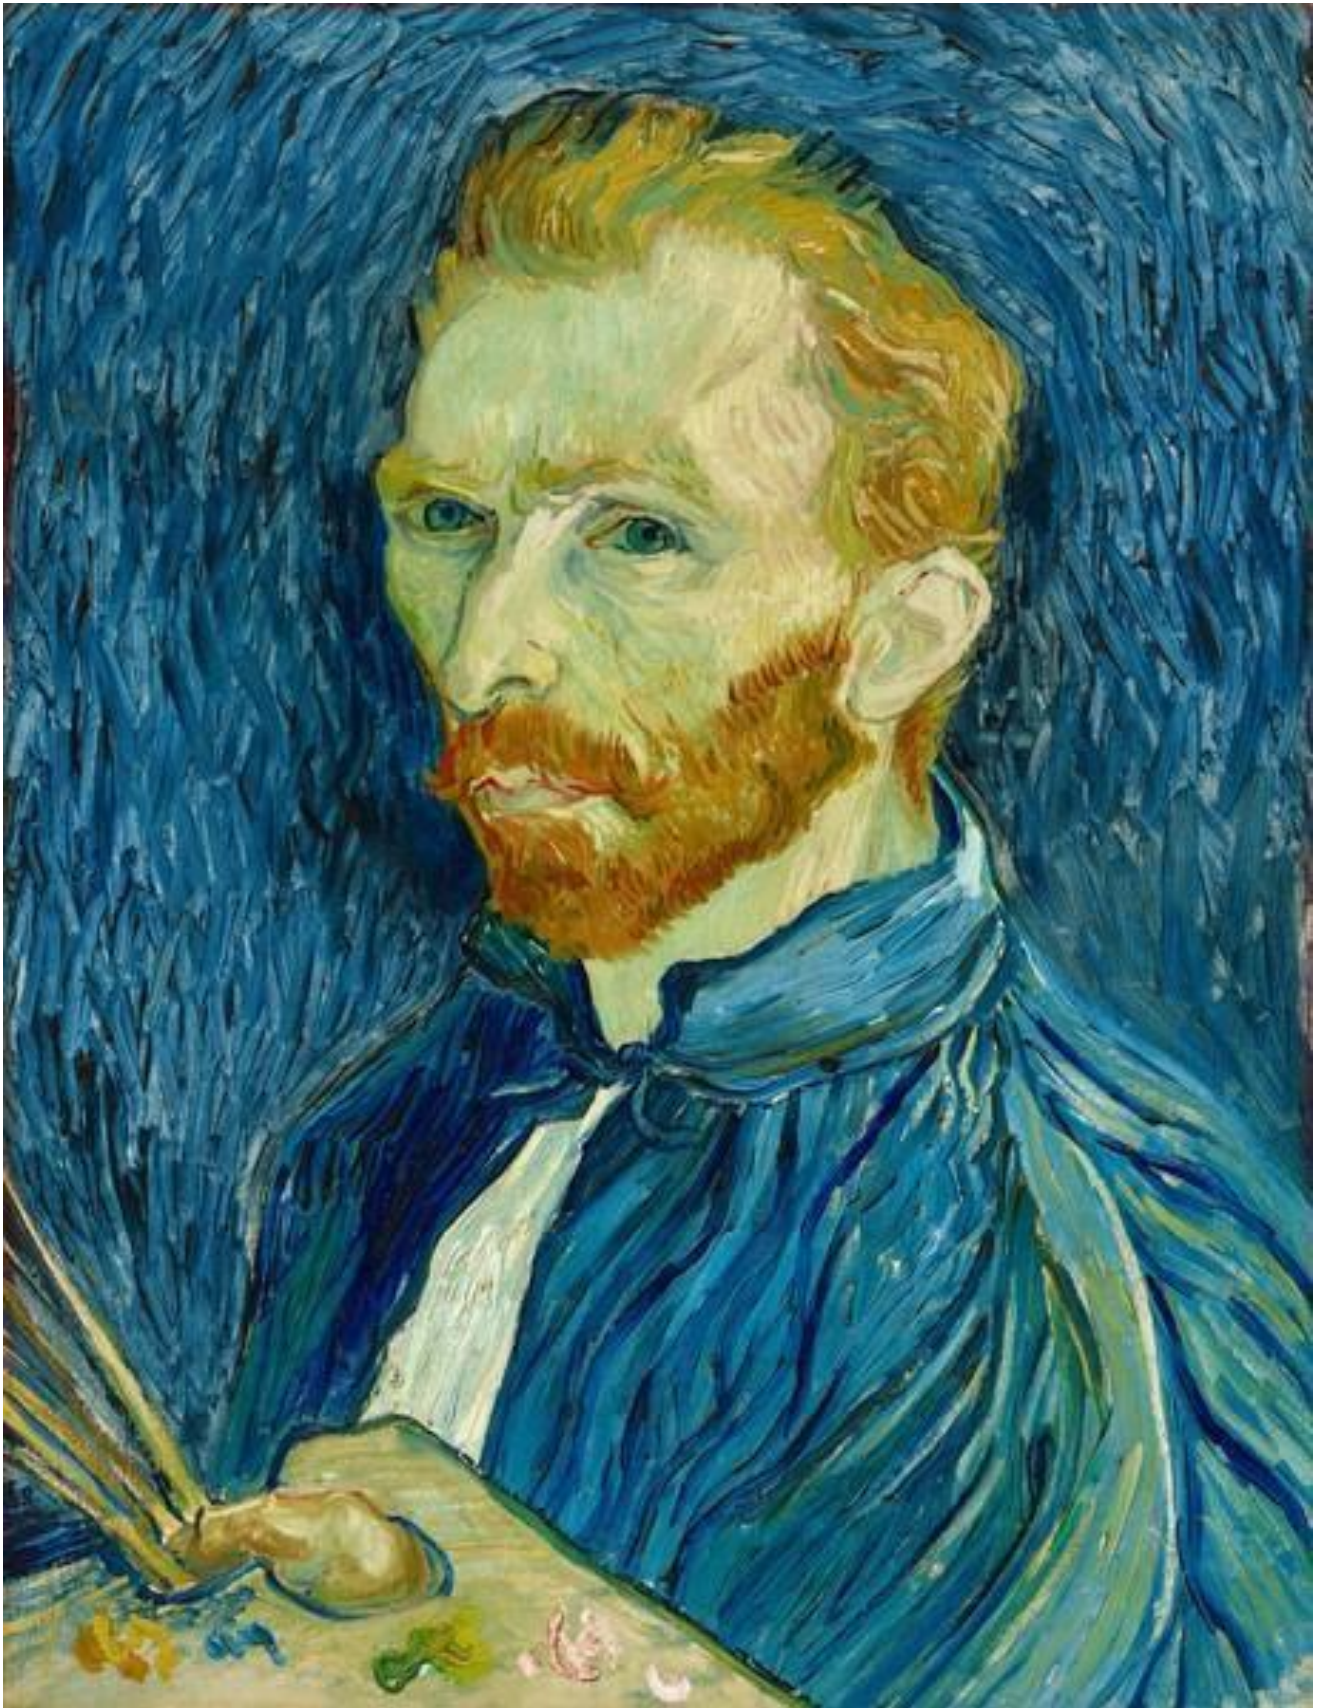

UNIT 4: THE WORLD OF COLOR / WEEK 3

Let's Find Out About It

Self-Portraits - RESOURCE

Standard Connection:

ELA.W.PK4.5

ELA.RI.PK4.3

SS.FC.PK4.2

VA.RE.7.1.PK

VA.RE8a.1.PK

Frida Kahlo

Yayoi Kusama

Chief Po Ka Gon

Samuel Joseph Brown, Jr.

Vincent van Gogh