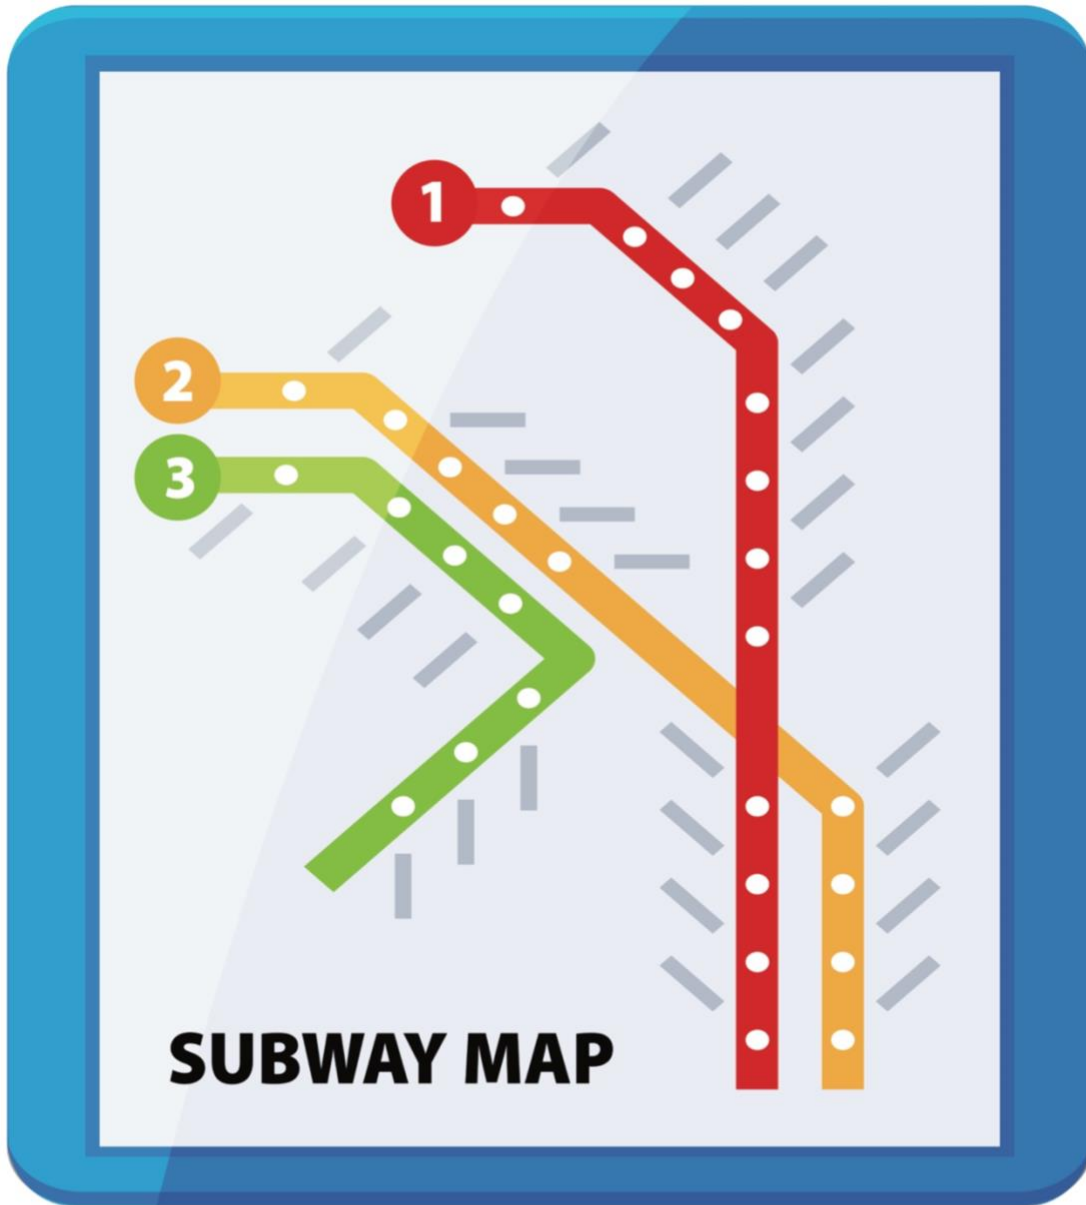

Subway Maps

Standard Connection: ELA.RI.PK4.1; ELA.W.PK4.5; M.CC.PK4.4; M.G.PK4.2; PD.FM.PK4.1; PD.FM.PK4.5; SS.FC.PK4.6a; S.T.PK4.2

\$3.00

\$2.00

\$1.00

The Amtrak Network

AMTRAK
See where the train can take you™

- Amtrak® Train Routes
- Thruway Connecting Services
Depending on route, connecting services may be provided by train, bus, van, taxi or ferry. Separate fares and instructions may be required for other carriers.
- Service Suspended

For information and reservations, call 1-800-USA-RAIL or visit Amtrak.com

Due to space limitations, not all routes are shown. Services are subject to change. Amtrak System Map effective October 2018. Amtrak and see where the train can take you are registered service marks of the National Railroad Passenger Corporation.

Map of a Classroom

TRANSPORT SYSTEM