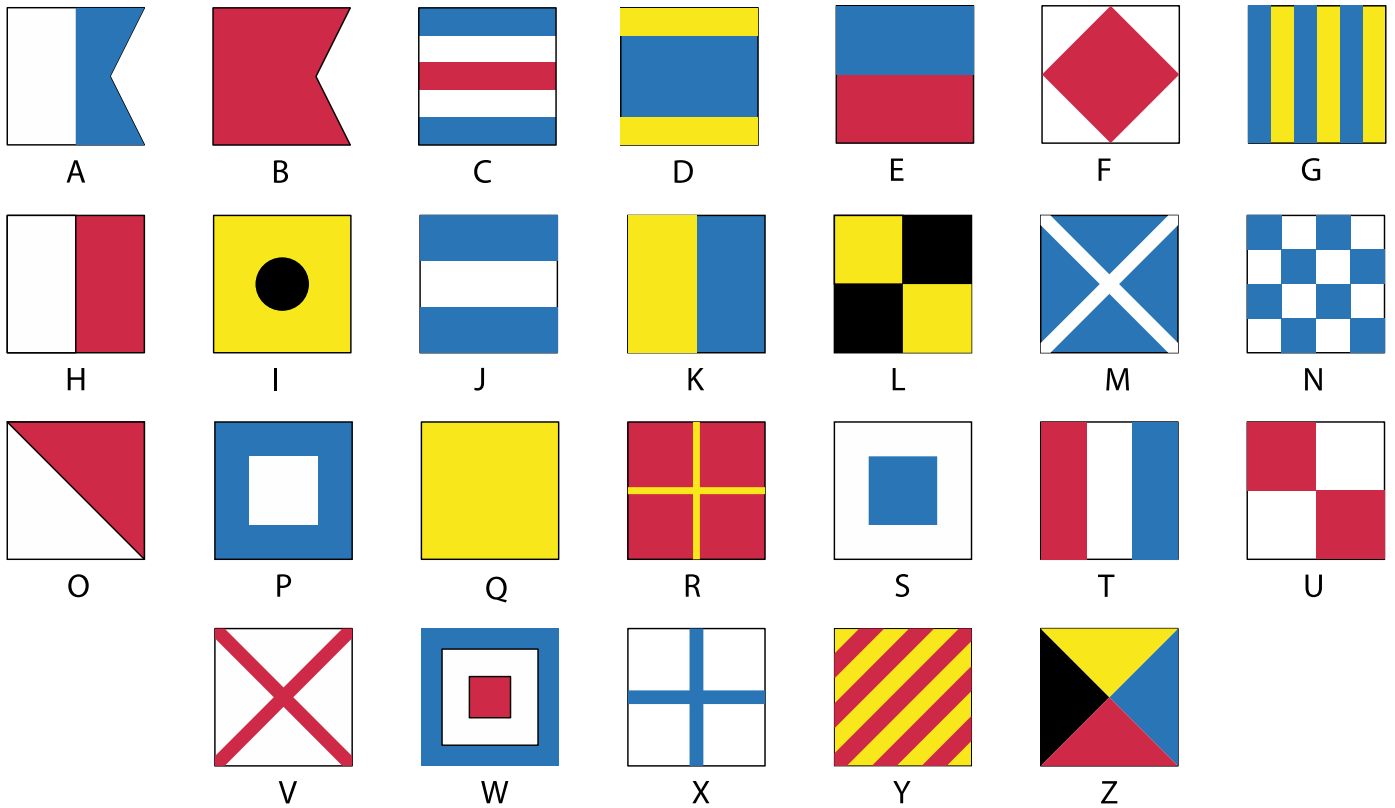

UNIT 3: WIND AND WATER / WEEK 1

Making Sailboats - RESOURCE

Standard Connection:
ELA.RL.PK4.4a
ELA.W.PK4.1
M.G.PK4.2
M.G.PK4.3
S.PS.PK4.4
PD.FM.PK4.4
VA.CR2.2.PK

IMAGE RESOURCES

MAKING SAILBOATS

Press down and shape clay to attach masts.

Sailboat Shape Examples

NAUTICAL ALPHABET

USING NAUTICAL FLAGS TO MAKE WORDS/NAMES