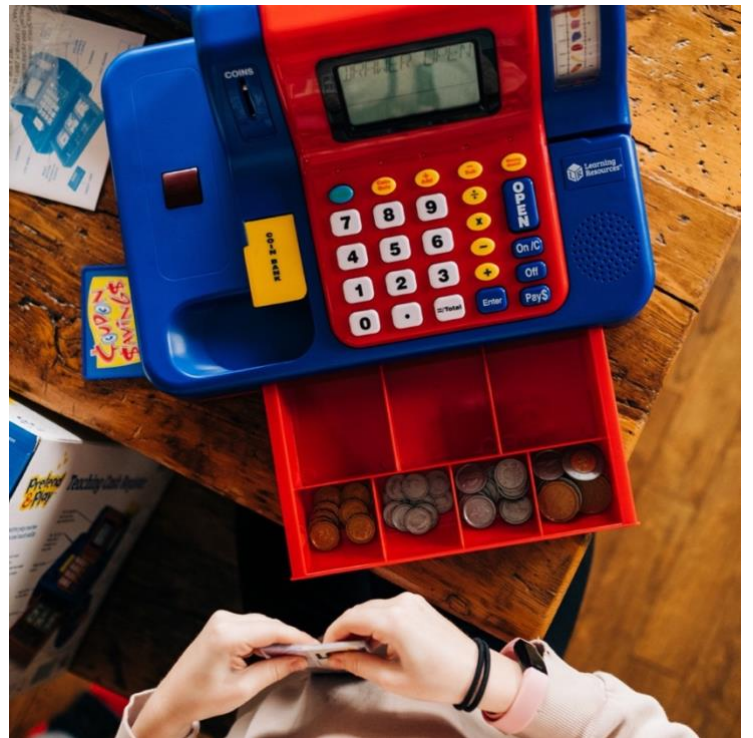

UNIT 2: FRIENDS / WEEK 3

Small Groups:

Vocabulary Picture Card Memory (Medium)

- RESOURCE

Standard Connection:
ELA.RL.PK4.4, ELA.RF.PK4.4, M.CC.PK4.6,
SS.FC.PK4.8, PD.FM.PK4.3

Hopscotch

Piñata

Cash Register

Ice Cream Cone

Bike

Pizza

Dandelion

Bowl

Pizza Cutter

Envelope