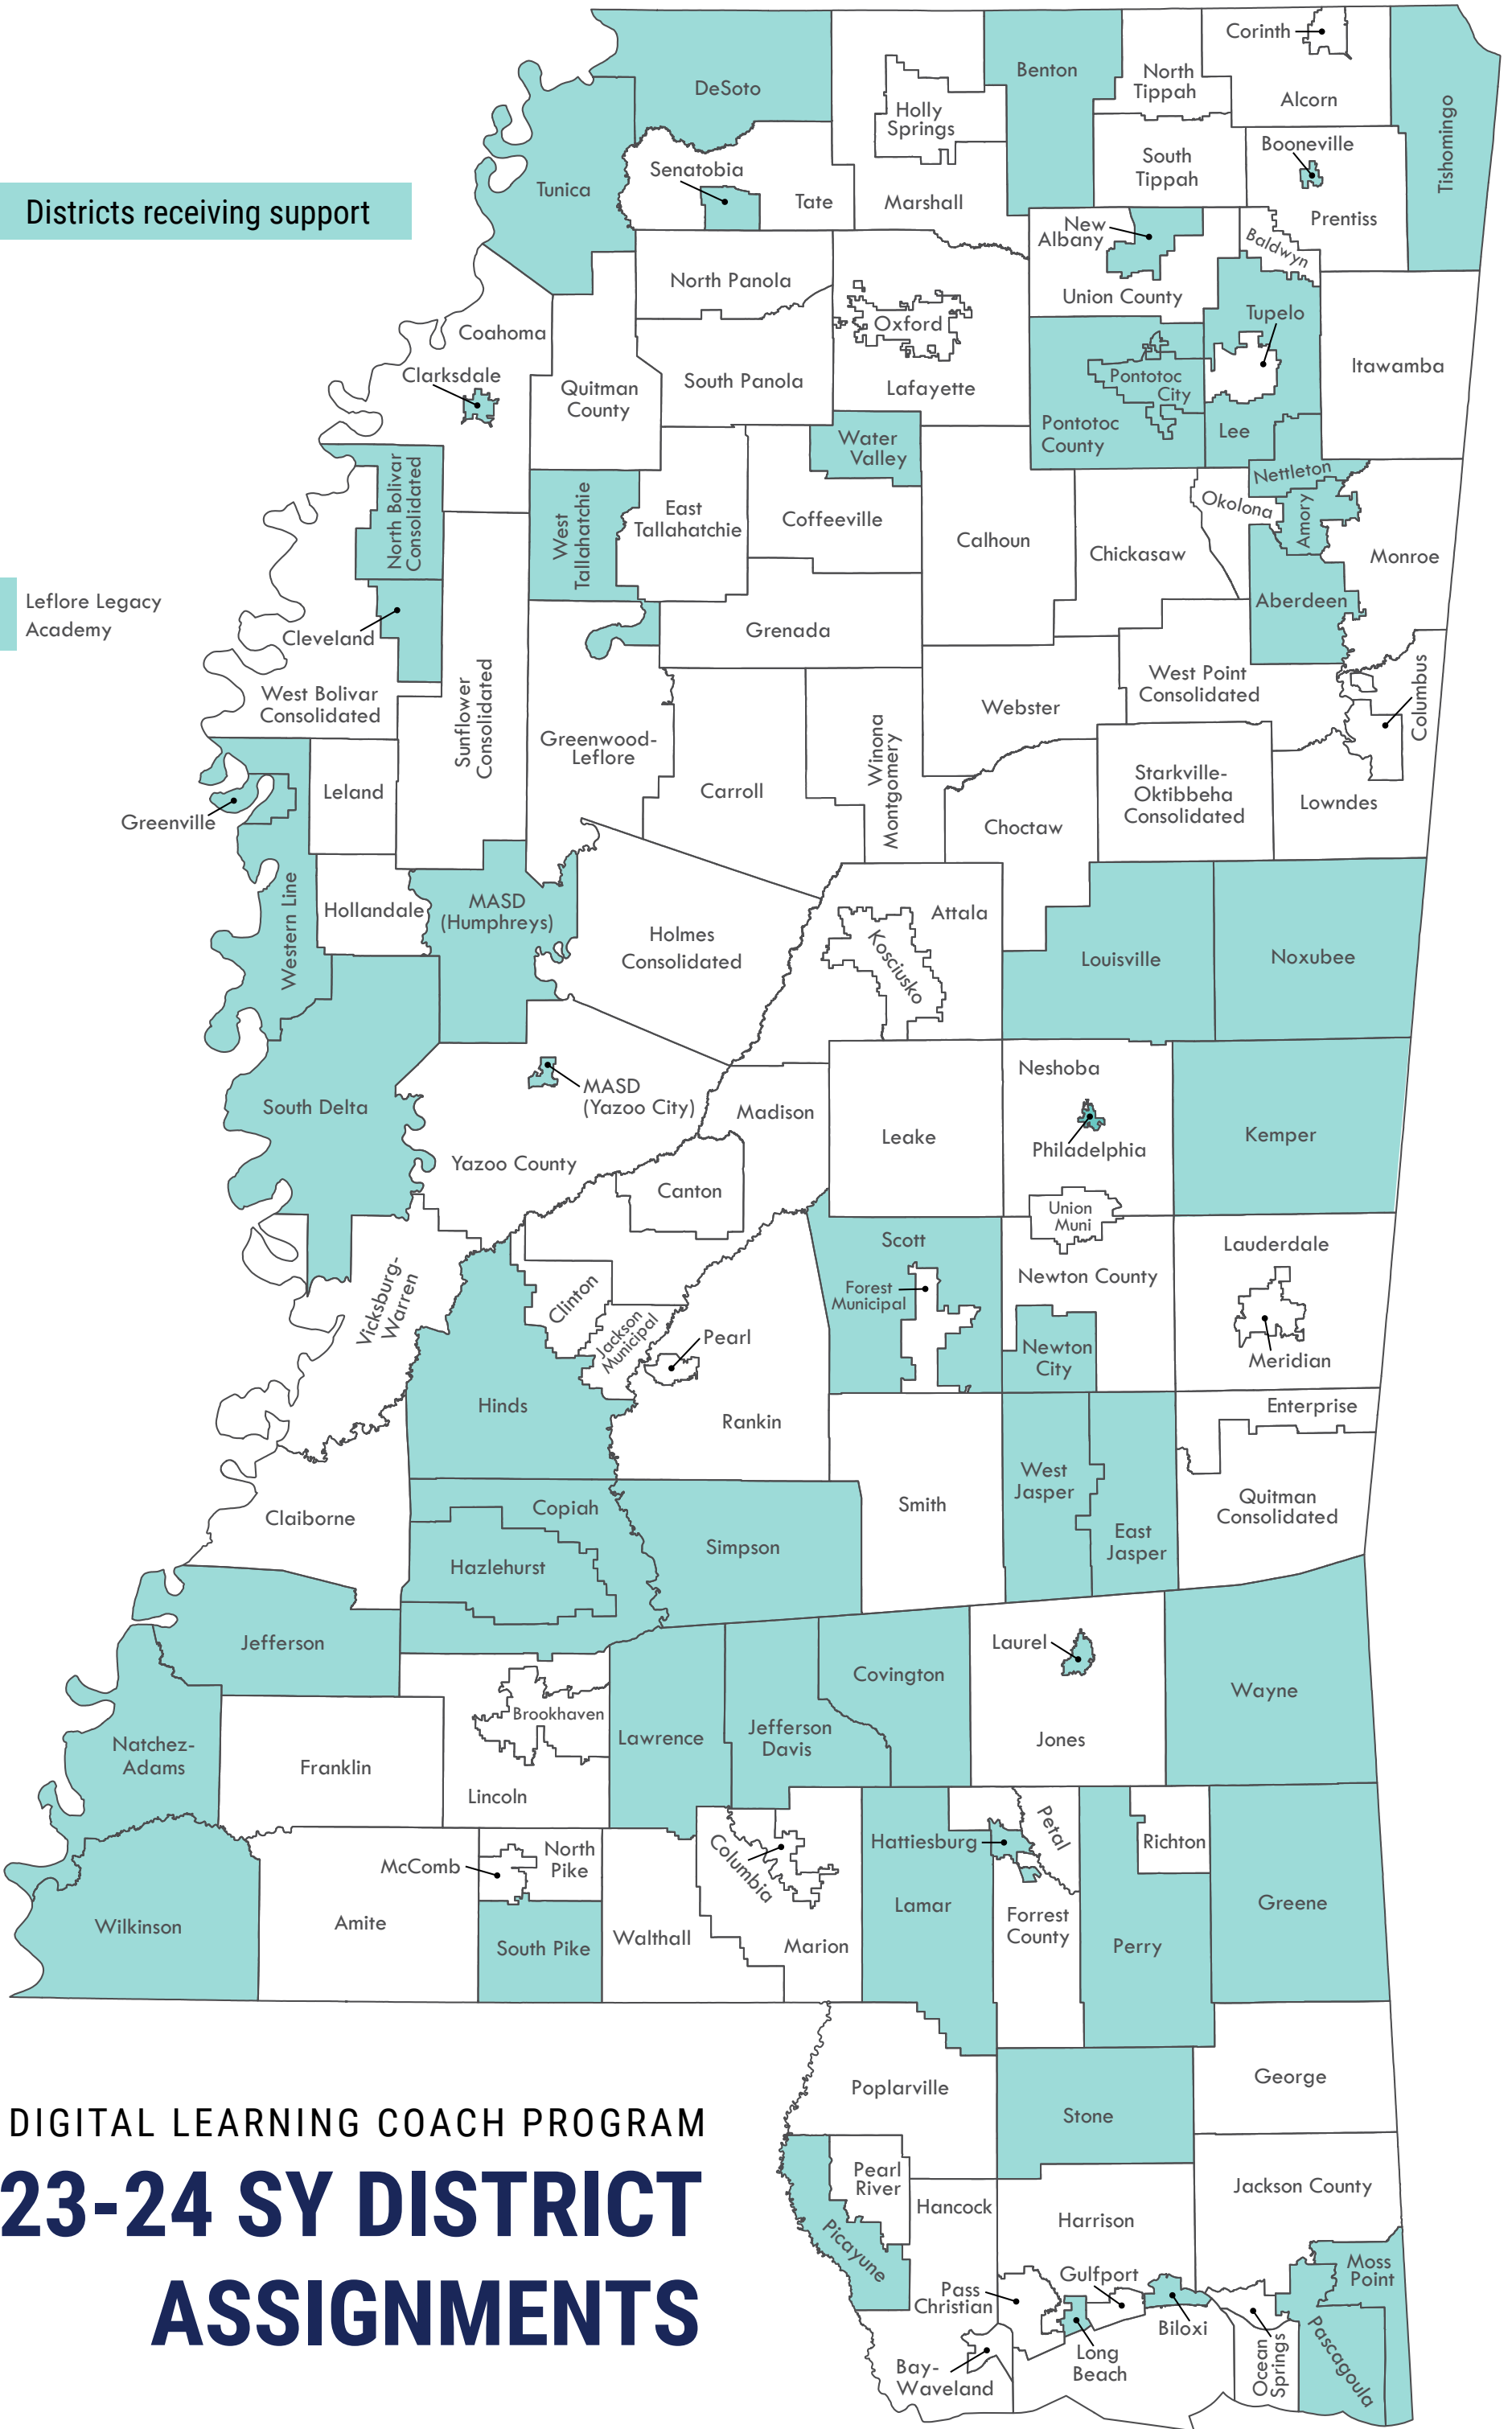

Districts receiving support

Leflore Legacy Academy

DIGITAL LEARNING COACH PROGRAM
**23-24 SY DISTRICT
ASSIGNMENTS**