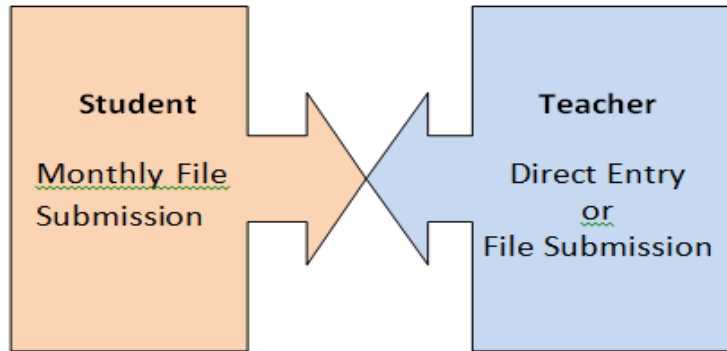

STUDENT DATA VERSES TEACHER DATA

Student's Schedule **must match** Teacher's Schedule

{
Teacher's SSN
Course Code
Term/Semester Code
Period Number
Carnegie Units
}